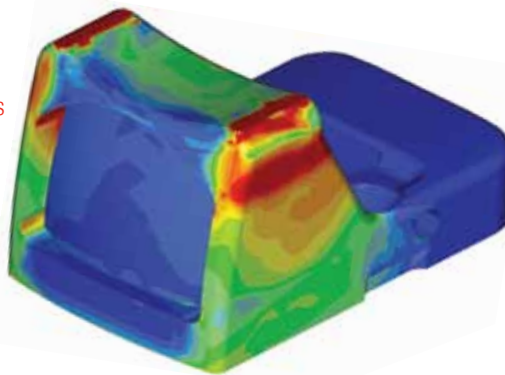

STRONG

The Trijicon RMR (Ruggedized Miniature Reflex) is the toughest red dot sight on the market today but still offers an amazing combination of lighting quick target acquisition and precision aiming.

The RMR is available in three models. The first model utilizes an innovative high efficiency LED and adjusts the aiming point brightness automatically. The second model also features a high efficiency LED and has automatic and manual brightness controls. The third option is the dual-illuminated battery-free model featuring Trijicon fiber optics and tritium.

The RMR housing design incorporates computer-optimized geometry that absorbs impacts and diverts stresses around and away from the lens. This design improves durability and eliminates the need for protective shields or covers.

Regardless of your preference, all RMR's ensure optimum visibility of the red dot against the target in any lighting situation.

PRECISE

Accuracy is further enhanced with adjustments for windage and elevation. And clarity is assured with the sight's ultra-clear, hard-coated lens. The LED RMR's are powered by a long-life lithium battery that delivers 17,000 hours of battery life or more. The dual-illuminated RMR never needs batteries, thanks to its tritium and fiber-optic illumination.

Designed with a rugged aluminum housing, the RMR delivers superior performance under the most extreme conditions for virtually all military, law enforcement, and for all types of hunting and shooting applications. This versatile sight is right on target for handguns, carbines, rifles and shotguns.

In a recent Norwich University study* of traditional pistol iron sights vs the pistol mounted Trijicon RMR red dot sight, the RMR was hands-down more accurate. The study tested shooters in a variety of distance/speed situations and in every stage of the study those shooting the handgun paired with Trijicon RMR hit the center mass of the target with greater proficiency.

* Results based on 2011 Study conducted by the Department of Justice Studies and Sociology Norwich University, Northfield, Vermont